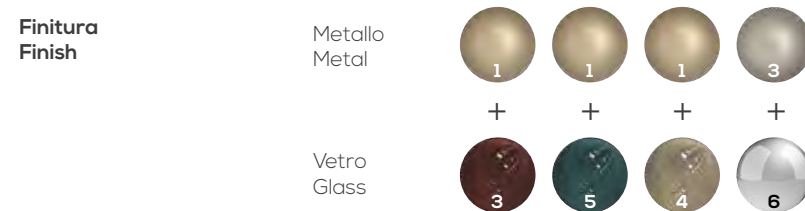

Vetro soffiato a torciglione, cristallo intagliato a mano, metallo verniciato. Diverse colorazioni disponibili.

Blown twisted glass, hand cut crystal, lacquered metal. Different colours available.

Dimensioni
Dimensions Ø 70cm - H 43cm
Ø 27" - H 16"

Lampadine
Bulbs 5x30w - E14 Eco Halogen

Lampadine alternative
Alternative Bulbs 5x8w - E14 Energy Saving
5x4w - E14 Led 3000k

Energy Label: E → A++

Certificazioni
Certifications